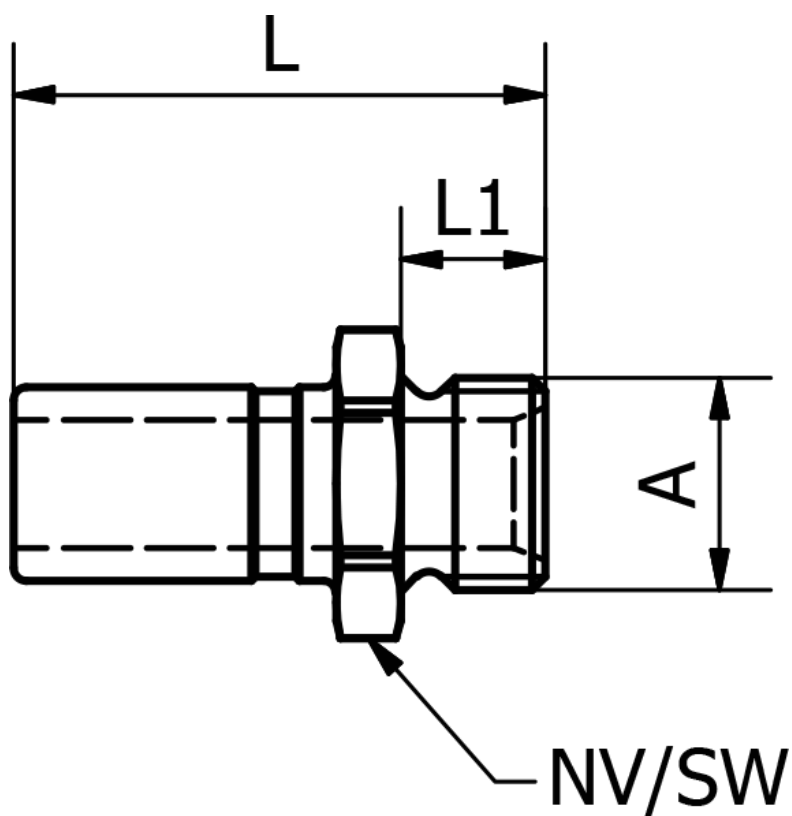

Article number: 58624350ST

Description: Plug for coupling, w. male G1/4
NW 7.2, galvanised steel

Measures

A = G 1/4

L (mm) = 32

L1 (mm) = 9

SW (mm) = 17